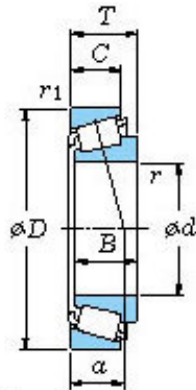

## Koyo NSK Timken 15123/245 15123r/15245r Auto Parts Taper Roller Wheel Hub Bearing for ...

Bearing No. 15123/245

■ Mounting dimensions

15123/245 Bearing 2D drawings and 3D CAD models

Bearing No.	15123/245
d	31.75
D	62
T	18.161
B	19.05
r(min)	SP
r1(min)	1.2
Cr	55.7
C0r	50.7
Cu	7.30
Grease lub.	6400
Oil lub.	8600
C	14.288
a	13.2 mm
da	42.5
db	36.5
Da	55.0
Db	58.0
ra(max)	3.5
rb(max)	1.2
e	0.35
Y1	1.71
Y0	0.94
(Refer.) Mass(kg)	0.238