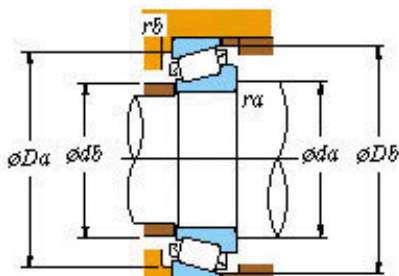

## Koyo NSK Timken 15123/245 15123r/15245r Auto Parts Taper Roller Wheel Hub Bearing for ...

Bearing No. 15123/245

■ Mounting dimensions

15123/245 Bearing 2D drawings and 3D CAD models

Bearing No.	15123/245
d	31.75
D	62
T	18.161
B	19.05
r(min)	SP
r1(min)	1.2
Cr	55.7
C0r	50.7
Cu	7.30
Grease lub.	6400
Oil lub.	8600
C	14.288
a	13.2 mm
da	42.5
db	36.5
Da	55.0
Db	58.0
ra(max)	3.5
rb(max)	1.2
e	0.35
Y1	1.71
Y0	0.94
(Refer.) Mass(kg)	0.238