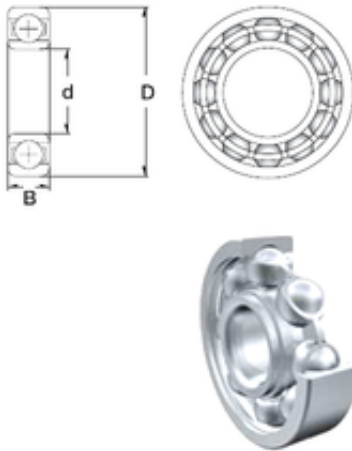

AD Bearing Machine Co., Ltd

12 mm x 28 mm x 8 mm ZEN 6001 ZEN Bearing

Bearing No. 6001

Size	12x28x8 mm
Bore Diameter	12 mm
Outer Diameter	28 mm
Width	8 mm
d	12 mm
D	28 mm
B	8 mm
C	8 mm
Weight	0,022 Kg
Basic dynamic load rating (C)	5,1 kN
Basic static load rating (C0)	2,37 kN

6001 Bearing 2D drawings and 3D CAD models