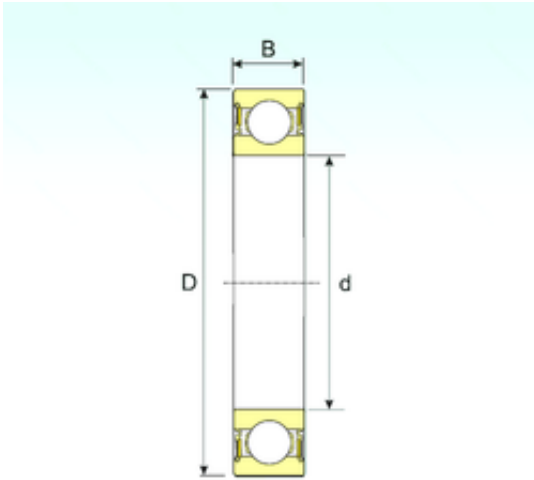

AD Bearing Machine Co., Ltd

12 mm x 24 mm x 6 mm ISB 61901-2RS ISB Bearing

Bearing No. 61901-2RS

| | |
|-------------------------------|------------|
| Size | 12x24x6 mm |
| Bore Diameter | 12 mm |
| Outer Diameter | 24 mm |
| Width | 6 mm |
| d | 12 mm |
| D | 24 mm |
| B | 6 mm |
| C | 6 mm |
| Weight | 0,011 Kg |
| Basic dynamic load rating (C) | 2,21 kN |
| Basic static load rating (C0) | 0,97 kN |

61901-2RS Bearing 2D drawings and 3D CAD models