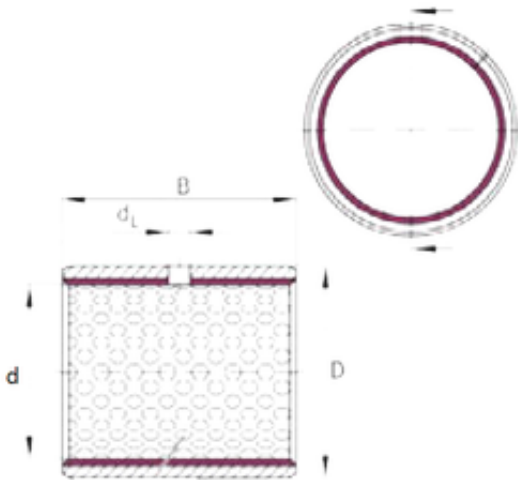

AD Bearing Machine Co., Ltd

30 mm x 34 mm x 25 mm INA EGB3025-E50 INA Bearing

Bearing No. EGB3025-E50

EGB3025-E50 Bearing 2D drawings and 3D CAD models

Size	30x34x25 mm
Bore Diameter	30 mm
Outer Diameter	34 mm
Width	25 mm
d	30 mm
D	34 mm
B	25 mm
dL	4 mm
Category	Plain Bearings
Inventory	0.0
Manufacturer Name	SCHAEFFLER GROUP
Minimum Buy Quantity	N/A
UNSPSC	31171515
Weight / Kilogram	0
EAN	4012802062892
Product Group	B04264