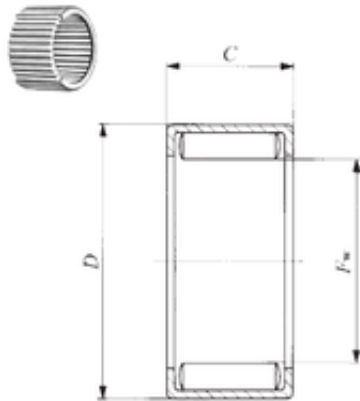

## IKO YB 1616 IKO Bearing

Bearing No. YB 1616

Size	25.4x31.75x25.4 mm
Bore Diameter	25,4 mm
Outer Diameter	31,75 mm
Width	25,4 mm
Fw	25,4 mm
D	31,75 mm
C	25,4 mm
Weight	0,0465 Kg
Basic dynamic load rating (C)	36,3 kN
Basic static load rating (C0)	80,3 kN

YB 1616 Bearing 2D drawings and 3D CAD models