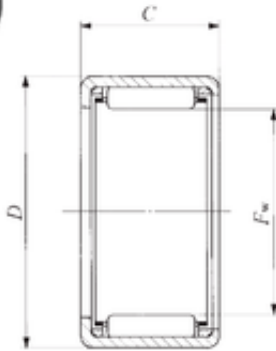

## IKO TA 1225 Z IKO Bearing

Bearing No. TA 1225 Z

Size	12x19x25 mm
Bore Diameter	12 mm
Outer Diameter	19 mm
Width	25 mm
Fw	12 mm
D	19 mm
C	25 mm
Weight	0,0215 Kg
Basic dynamic load rating (C)	13,8 kN
Basic static load rating (C0)	18,3 kN

TA 1225 Z Bearing 2D drawings and 3D CAD models