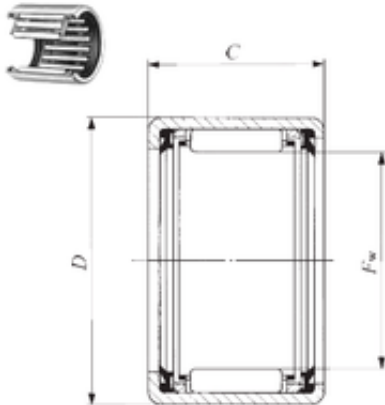

## IKO TLA 3516 UU IKO Bearing

Bearing No. TLA 3516 UU

Size	35x42x16 mm
Bore Diameter	35 mm
Outer Diameter	42 mm
Width	16 mm
Fw	35 mm
D	42 mm
C	16 mm
Weight	0,035 Kg
Basic dynamic load rating (C)	11,6 kN
Basic static load rating (C0)	20 kN

TLA 3516 UU Bearing 2D drawings and 3D CAD models