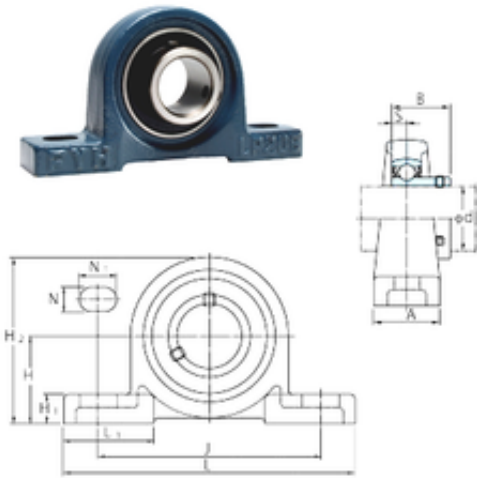

AD Bearing Machine Co., Ltd

FYH BLP207 FYH Bearing

Bearing No. BLP207

BLP207 Bearing 2D drawings and 3D CAD models

Bore Diameter	35 mm
Width	32 mm
d	35 mm
A	35 mm
B	32 mm
H	47,6 mm
H1	16 mm
H2	93 mm
J	127 mm
L	165 mm
L1	50 mm
N	14 mm
N1	21 mm
S	8,5 mm
Bolt (G)	M12
Weight	0,94 Kg
Basic dynamic load rating (C)	25,7 kN
Basic static load rating (C0)	15,4 kN
Category	Bearings
Inventory	0.0
Manufacturer Name	FYH BEARING UNITS
Minimum Buy Quantity	N/A
Weight / Kilogram	0
Product Group	M06110