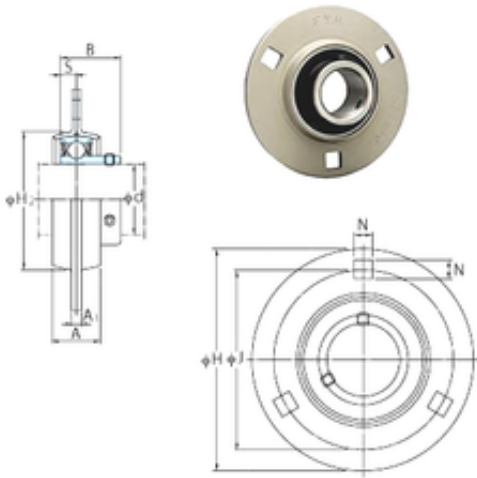

AD Bearing Machine Co., Ltd

FYH SBPF207 FYH Bearing

Bearing No. SBPF207

SBPF207 Bearing 2D drawings and 3D CAD models

Bore Diameter	35 mm
Width	32 mm
d	35 mm
A	22 mm
A1	5,2 mm
B	32 mm
H	122 mm
H2	81 mm
J	100 mm
N	11 mm
S	8,5 mm
Bolt (G)	M10
Weight	0,82 Kg
Basic dynamic load rating (C)	25,7 kN
Basic static load rating (C0)	15,4 kN
Category	Bearings
Inventory	0.0
Manufacturer Name	FYH BEARING UNITS
Minimum Buy Quantity	N/A
Weight / Kilogram	0
Product Group	M06110