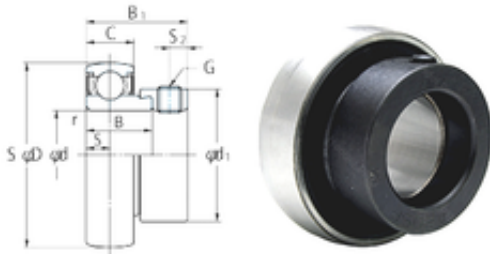

AD Bearing Machine Co., Ltd

15 mm x 40 mm x 19 mm FYH SA202 FYH Bearing

SA202 Bearing 2D drawings and 3D CAD models

Bearing No. SA202

Size	15x40x19 mm
Bore Diameter	15 mm
Outer Diameter	40 mm
Width	19 mm
d	15 mm
D	40 mm
B	19 mm
B1	28,5 mm
C	12 mm
d1	28,6 mm
r min.	0,6 mm
S	6 mm
S2	4,8 mm
Thread (G)	M6 x 0,75
Weight	0,13 Kg
Basic dynamic load rating (C)	9,55 kN
Basic static load rating (C0)	4,8 kN
Category	Mounted Units & Inserts
Inventory	0.0
Manufacturer Name	FYH BEARING UNITS
Minimum Buy Quantity	N/A
Weight / Kilogram	0
Product Group	M06110