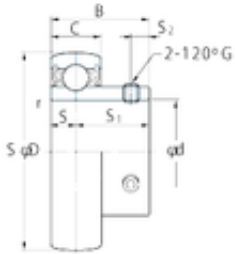

AD Bearing Machine Co., Ltd

36,5125 mm x 72 mm x 32 mm FYH SB207-23 FYH Bearing

Bearing No. SB207-23

Size	36.5125x72x32 mm
Bore Diameter	36,5125 mm
Outer Diameter	72 mm
Width	32 mm
d	36,5125 mm
D	72 mm
B	32 mm
C	17 mm
S1	23,5 mm
r min.	1,1 mm
S	8,5 mm
S2	6 mm
Thread (G) - 1/4-28UNF	1/428UNF
Weight	0,42 Kg
Basic dynamic load rating (C)	25,7 kN
Basic static load rating (C0)	15,4 kN

SB207-23 Bearing 2D drawings and 3D CAD models