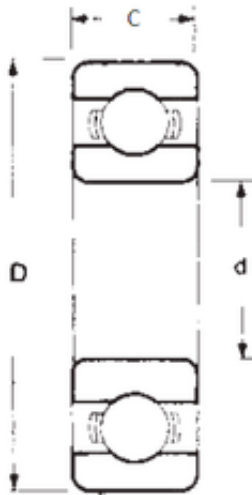

AD Bearing Machine Co., Ltd

50 mm x 80 mm x 10 mm FBJ 16010 FBJ Bearing

Bearing No. 16010

Size	50x80x10 mm
Bore Diameter	50 mm
Outer Diameter	80 mm
Width	10 mm
d	50 mm
D	80 mm
B	10 mm
C	10 mm
Weight	0,18 Kg
Basic dynamic load rating (C)	16,3 kN
Basic static load rating (C0)	11,4 kN
(Grease) Lubrication Speed	8500 r/min

16010 Bearing 2D drawings and 3D CAD models