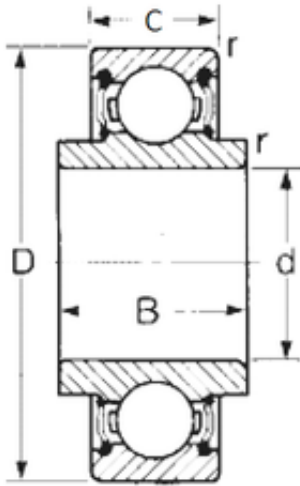

AD Bearing Machine Co., Ltd

25 mm x 52 mm x 16,749 mm CYSD 88505 CYSD Bearing

Bearing No. 88505

| | |
|-------------------------------|-----------------|
| Size | 25x52x16.749 mm |
| Bore Diameter | 25 mm |
| Outer Diameter | 52 mm |
| Width | 16,749 mm |
| d | 25 mm |
| D | 52 mm |
| B | 16,749 mm |
| C | 15 mm |
| r min. | 1 mm |
| Weight | 0,138 Kg |
| Basic dynamic load rating (C) | 14,02 kN |

88505 Bearing 2D drawings and 3D CAD models