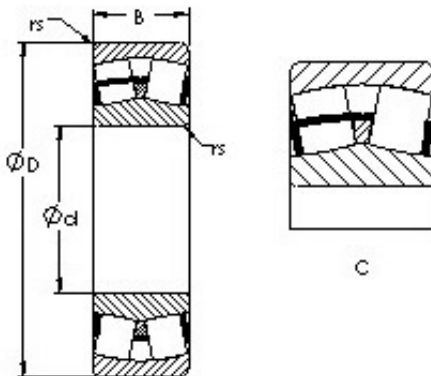

AD Bearing Machine Co., Ltd

AST 22213CA AST Bearing

Bearing No. 22213CA

Size	65x120x46 mm
Bore Diameter	65 mm
Outer Diameter	120 mm
Width	46 mm
Bearing Type	straight bore
Bore Dia (d)	65.0000
Outer Dia (D)	120.0000
Width (B)	46.0000
Radius (min) (rs)	1.500
Dynamic Load Rating (Cr)	222,000
Static Load Rating (Cor)	301,000
Max Speed (Grease) (X1000 RPM)	3
Max Speed (Oil) (X1000 RPM)	4
Weight (g)	2,320.00
Material	52100 Chrome steel, or equivalent

22213CA Bearing 2D drawings and 3D CAD models